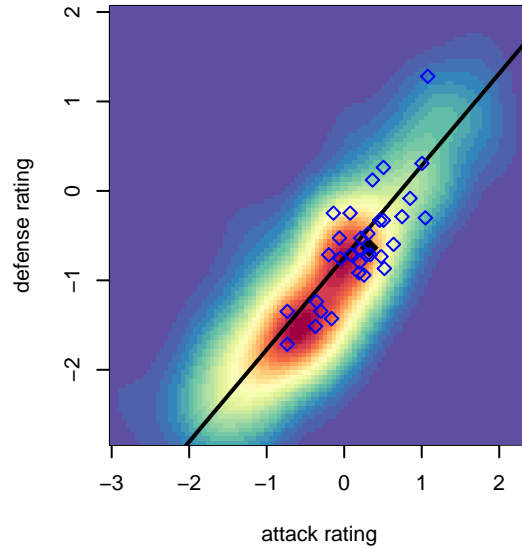

Southside SC Azul B06

Southside SC
 Tigard, OR
 B06 total strength=755
 attack=1.38 defense=0.53
 fall league = PTT B06 Div 1 White
 spr league = Spr OYS B06 Premier White

alt names used:
 SSC U11 Azul
 SSC Azul
 SSC U 11 Azul
 SSC 06B Azul
 SSC 06B Azul
 SSC 06B Azul

Venues played:
 2016 Clash At the Border Div 2 Gold/Silver/Bro
 2016 Beaverton Cup BU11 Silver
 2016 Chinook Cup U11
 2016 PTT B06 Division 1 White
 2016 Spr OYS B06 Premier White
 2016 OYS State Cup B06

**attack and defense variance (black dot)
relative to other teams
and top 10 in region**

**attack and defense rating
relative to others at age
and all opponents in last 13 months**

Performance relative to 13 month average