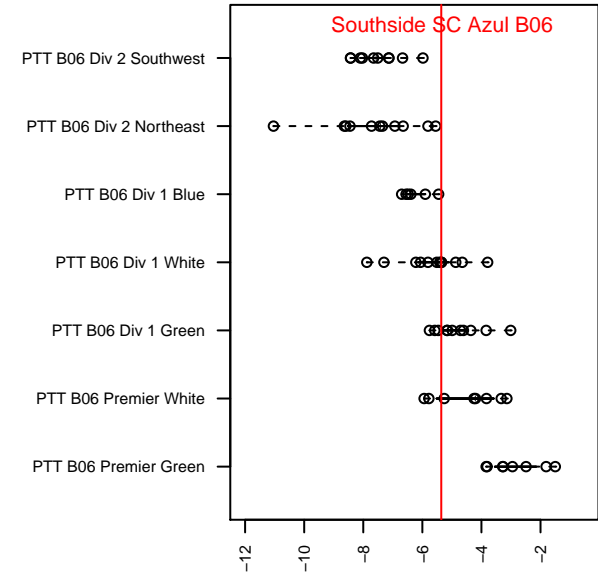

Southside SC Azul B06

Southside SC
 Tigard, OR
 B06 total strength=755
 attack=1.38 defense=0.53
 fall league = PTT B06 Div 1 White
 spr league = Spr OYS B06 Premier White

alt names used:
 SSC U11 Azul
 SSC Azul
 SSC U 11 Azul
 SSC 06B Azul
 SSC 06B Azul
 SSC 06B Azul

Venues played:
 2016 Clash At the Border Div 2 Gold/Silver/Bro
 2016 Beaverton Cup BU11 Silver
 2016 Chinook Cup U11
 2016 PTT B06 Division 1 White
 2016 Spr OYS B06 Premier White
 2016 OYS State Cup B06

**attack and defense variance (black dot)
relative to other teams
and top 10 in region**

**attack and defense rating
relative to others at age
and all opponents in last 13 months**

Performance relative to 13 month average