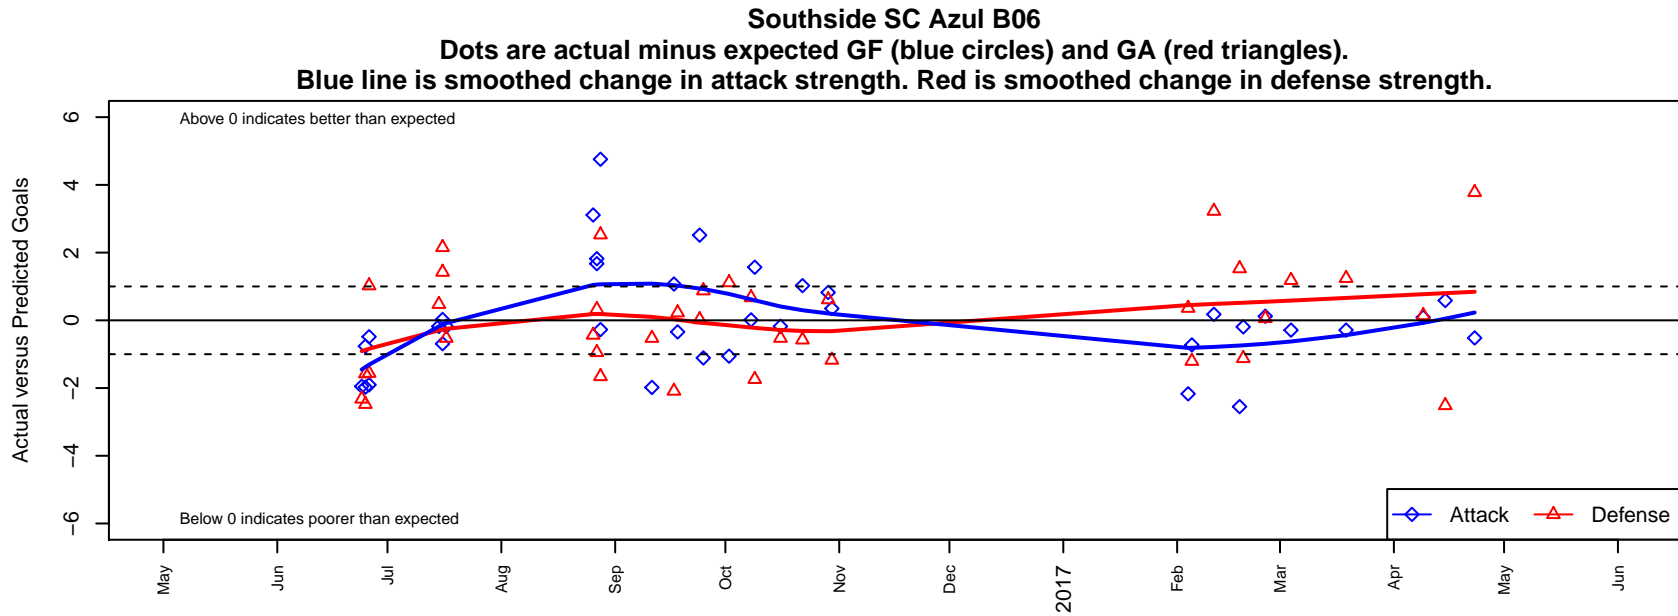

Southside SC Azul B06

Southside SC
 Tigard, OR
 B06 total strength=755
 attack=1.38 defense=0.53
 fall league = PTT B06 Div 1 White
 spr league = Spr OYS B06 Premier White

alt names used:
 SSC U11 Azul
 SSC Azul
 SSC U 11 Azul
 SSC 06B Azul
 SSC 06B Azul
 SSC 06B Azul

Venues played:
 2016 Clash At the Border Div 2 Gold/Silver/Bro
 2016 Beaverton Cup BU11 Silver
 2016 Chinook Cup U11
 2016 PTT B06 Division 1 White
 2016 Spr OYS B06 Premier White
 2016 OYS State Cup B06

**attack and defense variance (black dot)
relative to other teams
and top 10 in region**

**attack and defense rating
relative to others at age
and all opponents in last 13 months**

Performance relative to 13 month average